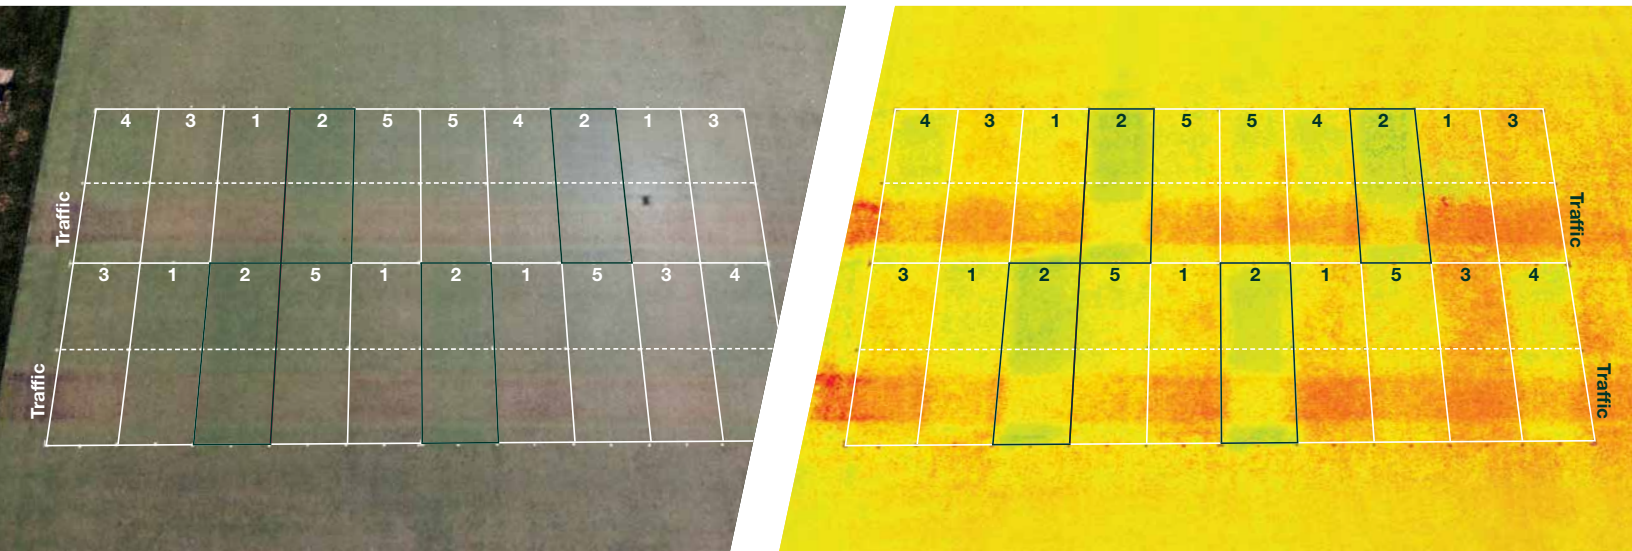

////// *Satisfaction*

- // Improves course conditions, the primary driver of golfer satisfaction
- // Less worry about turf performance
- // More time to do the things you love

Digital imagery analysis for hue angle as indication of visual turf quality.
Green - good, orange - poor.

Overview

2018 Rutgers University Traffic Stress Trial

Treatment Legend

- | | | |
|---------------------------------|--|---------------------------|
| 1. Untreated | 3. Fosetyl 80 WP 4 oz/M – 14 d | 5. Appearl® 6 oz/M – 14 d |
| 2. Signature Xtra 4 oz/M – 14 d | 4. Fosetyl 80 WP 4 oz/M + Pigment – 14 d | |

All treatments applied every 14 days starting May 8. Traffic imposed 6 days per week. Picture taken July 19, three (3) days after 6th application. Images shown are aerial plot photos processed for hue angle as indication of visual quality (green - good, orange - poor). – Jim Murphy, Ph.D., Rutgers University