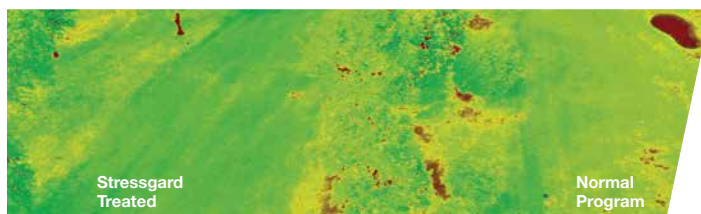

Stressgard®

Overview

Redefine Your Normal

Bayer Stressgard creates a better golfing experience that redefines normal. It is proven technology available in a portfolio of products that mitigates stress and delivers consistent turf quality.

////// *Versatility*

- // Manages both biotic and abiotic stresses
- // Less restrictive, not AI based
- // Multiple solutions available in a portfolio of products

////// *Consistency*

- // Performance in all weather conditions
- // Immediate aesthetic improvement
- // Long lasting results from enhanced plant processes

////// *Satisfaction*

- // Improves course conditions, the primary driver of golfer satisfaction
- // Less worry about turf performance
- // More time to do the things you love

Digital imagery analysis for hue angle as indication of visual turf quality.
Green - good, orange - poor.

All treatments applied every 14 days starting May 8. Traffic imposed 6 days per week. Picture taken July 19, three (3) days after 6th application. Images shown are aerial plot photos processed for hue angle as indication of visual quality (green - good, orange - poor). – Jim Murphy, Ph.D., Rutgers University